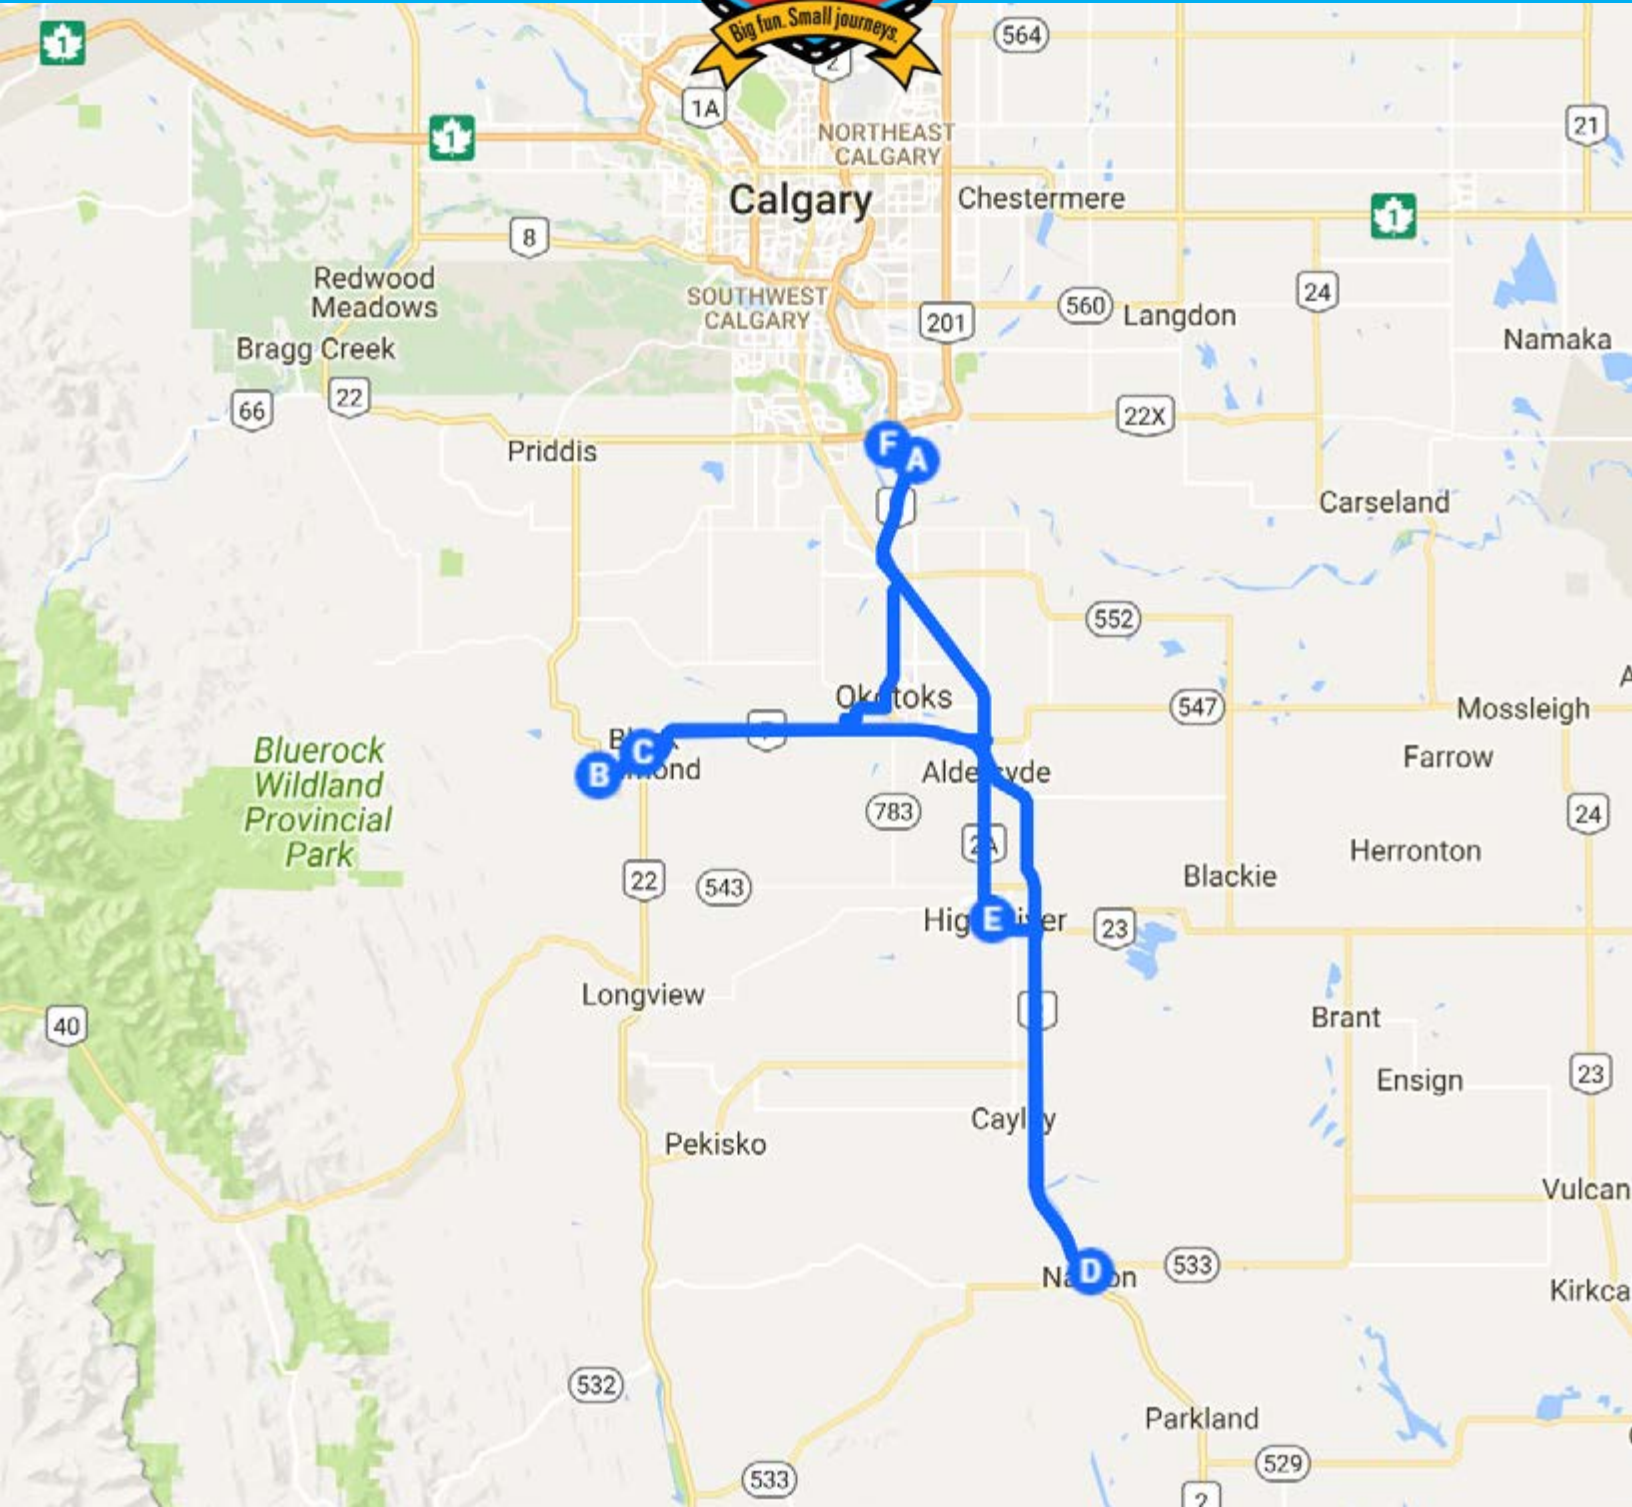

DRIVING TIME
approx. 2.25 hours

ROUNDRIP
FROM SOUTH CALGARY
approx. 197 KM